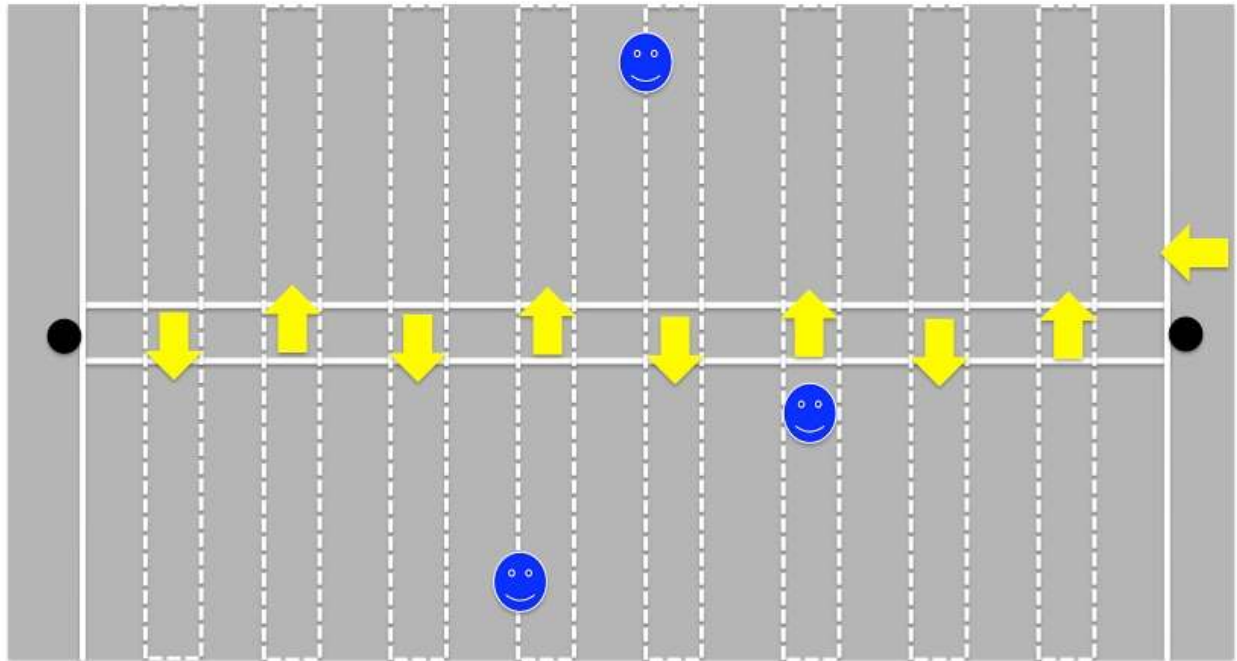

Schematic Representation of a Kho-Kho Pitch (Field)

White lines are the markers, black circles are wooden poles (~ 4 feet tall), yellow arrows are chasing team members (facing as the arrow-heads are), smiley faces are the defenders (arrive in batches of 3).